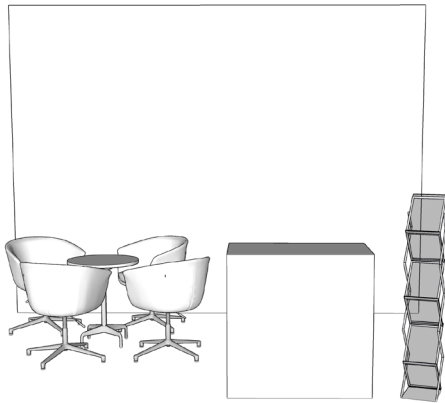

12m² Exhibition Stand

€12^k